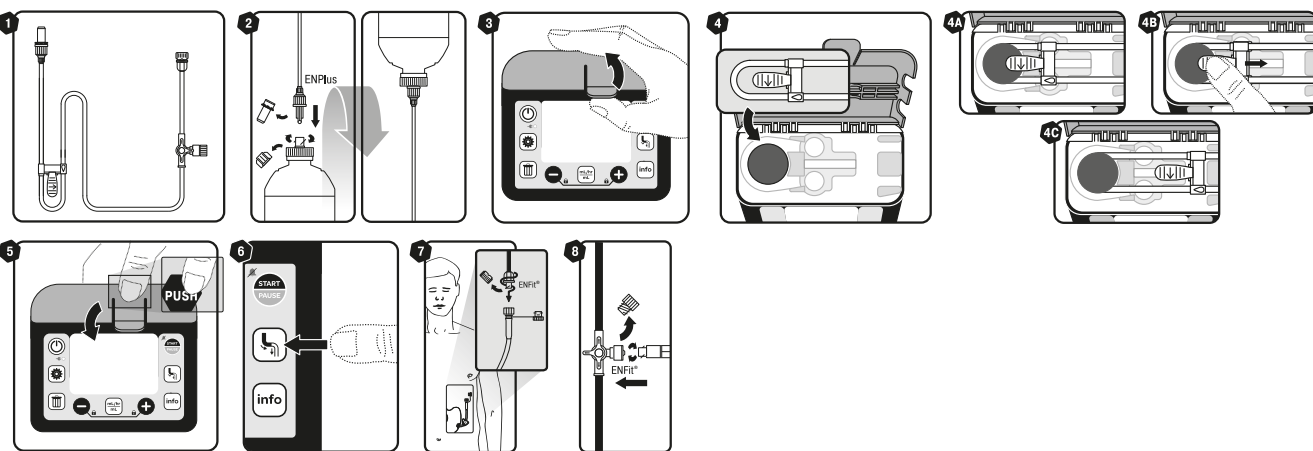

### COMPAT ELLA® DUAL SPIKE SET

REF 12297288

STERILE EO

Pmax: 124 kPa  
(18 psi)

CE 0123 Cedic srl

Via Liberazione 63/9, IT-20068 Peschiera Borromeo (MI)

© Unless stated otherwise, all trademarks are used with permission.