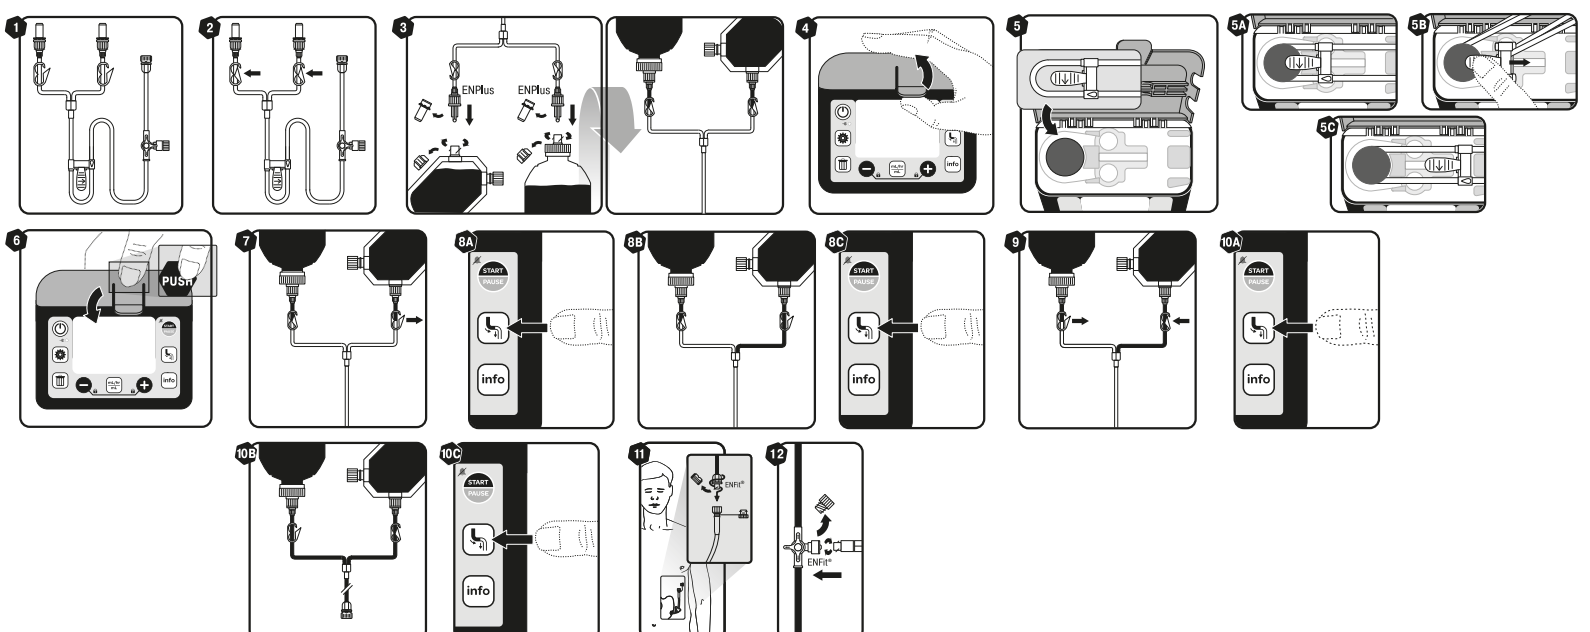

### COMPAT ELLA® DUAL SPIKE SET

REF 12297288

STERILE EO

Pmax: 124 kPa  
(18 psi)

CE 0123 Cedic srl

Via Liberazione 63/9, IT-20068 Peschiera Borromeo (MI)

© Unless stated otherwise, all trademarks are used with permission.