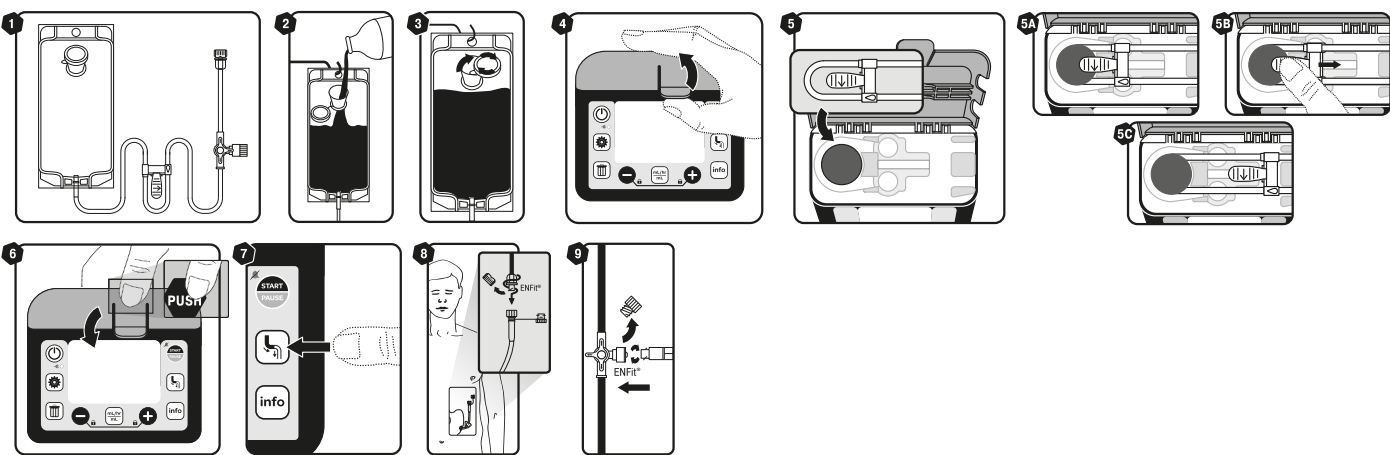

COMPAT ELLA® COMBISET 1.5L

REF 12298202