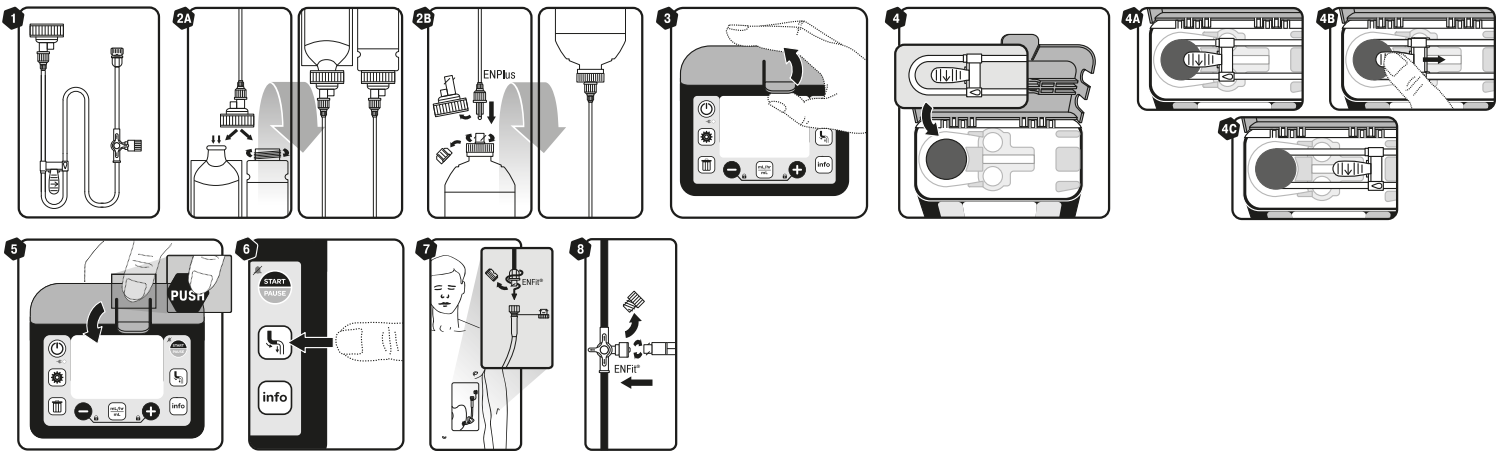

Compat ella®

COMPAT ELLA® SETS

تعليمات الاستخدام / Návod k použití / Brugsanvisning / Gebrauchsanweisung / Οδηγίες χρήσης / Instructions for use / Instrucciones de uso / Käyttöohje / Mode d'emploi / Upute za uporabu / Használati utasítás / Istruzioni per l'uso / Gebruiksaanwijzing / Bruksanvisning / Instrukcja uzycia / Instruções de uso / Návod na použitie / Navodila za uporabo / Bruksanvisning / Kullanım talimatları / 使用说明

www.compat.com

COMPAT ELLA® UNIVERSAL SET

REF 12298206